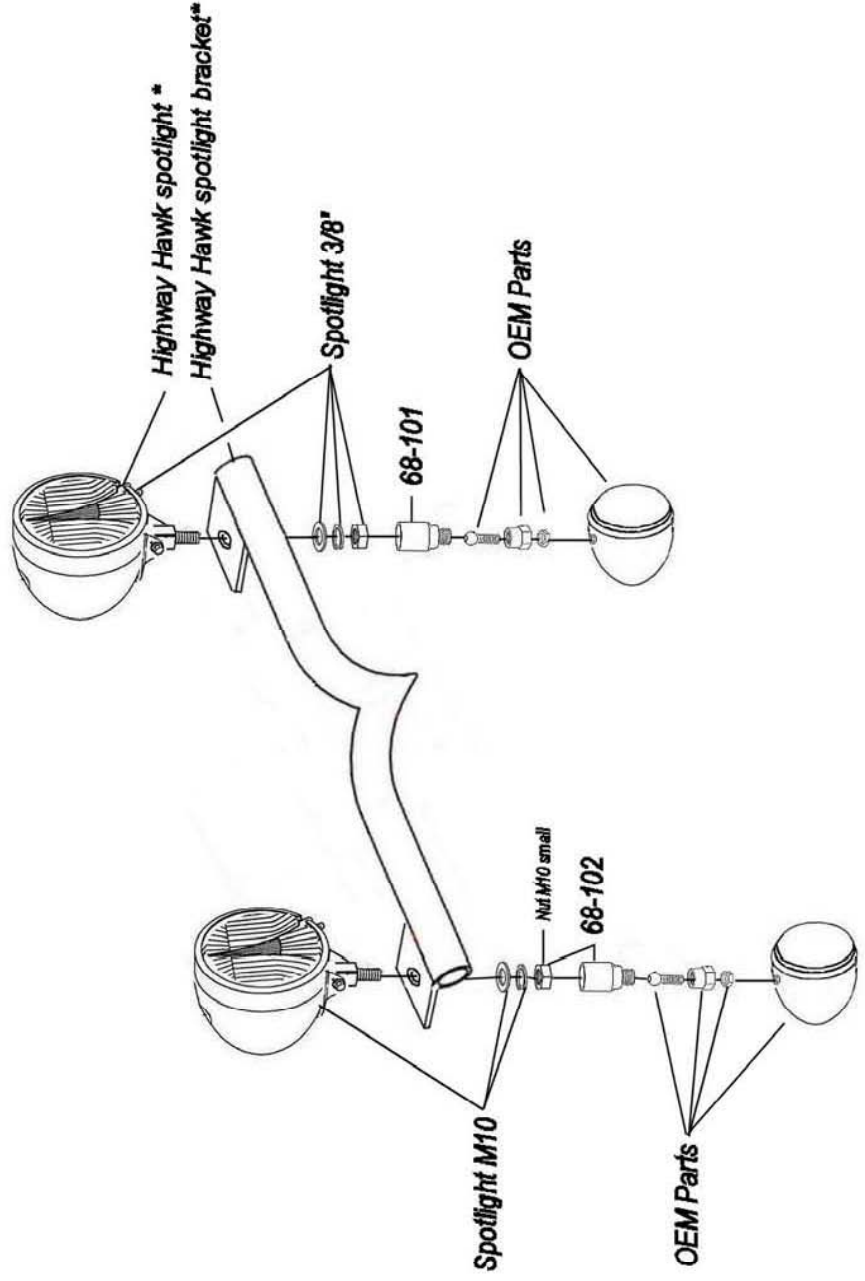

Adaptor-Kit

68-101/102

Components	
1	Adaptor 2x
2	Nut M10 (only for 68-102) 2x

* For spotlights check
WWW.HIGHWAYHAWK.COM
or the latest Highway Hawk catalogue.